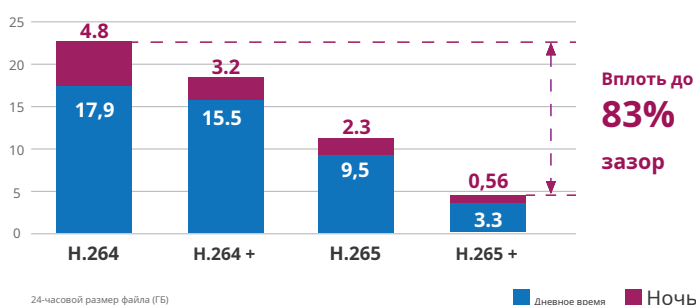

Камера

- 1 / 2,8-дюймовый CMOS-датчик Sony STARVIS с задней подсветкой
- Фиксированный 3,6 мм с объективом 3 МП
- Минимальная освещенность 0,005 люкс при F1,2
- Встроенные интеллектуальные ИК-осветители, эффективные до 25 метров.
- Съемный ИК-фильтр для функции «День и ночь».

Видео и аудио

- Одновременное кодирование трех потоков видео H.264 (+) / H.265 (+) / JPEG / AVI / MJPEG
- Одновременная поддержка многопоточности
- Базовый профиль H.264 / H.265 / MJPEG, основной профиль или варианты основного или высокого профиля
- Макс. разрешение 2304 x 1296 при 20 кадрах в секунду
- Функция улучшения WDR (50 дБ) улучшает видимость в очень ярких или темных условиях.
- 3DNR для улучшения качества изображения при низкой освещенности
- Поддержка двустороннего звука.
- Параметры настройки изображения
  - Регулировка изображения
  - Настройки экспозиции
  - Настройки подсветки
  - переключатель дня и ночи
  - Баланс белого
  - Настройка видео
  - Улучшение изображения
  - Модель Defog
- Настройка экранного меню
- Определение движения
- 3 настраиваемых области маски конфиденциальности для защиты конфиденциальности
- Фальсификация видео
- Тревожный вход
- Исключение
  - Сеть отключена
  - Конфликт IP-адреса
- ROI (область интереса)