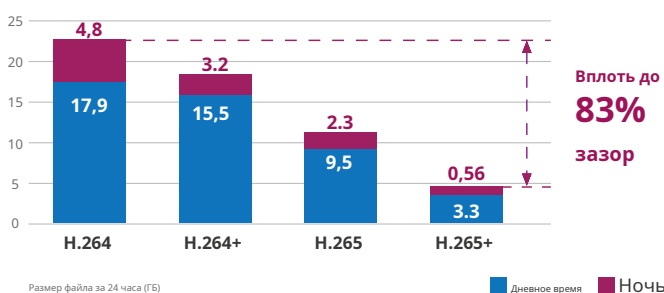

Высокоэффективное сжатие видео

ICA-A3280 использует технологию H.264(+)/H.265(+) и 3 потоковых возможности, позволяющие камере обеспечивать более высокое и эффективное изображение степени сжатия. Если тот же уровень качества изображения H.264 сравнить с этим H.265, последний может сэкономить около 83% полосы пропускания, что означает H.264(+)/

H.265(+) предлагает гораздо более высокое качество видео при меньшей пропускной способности. Таким образом, он может дополнительно повысить общую производительность своей системы IP-видеонаблюдения.