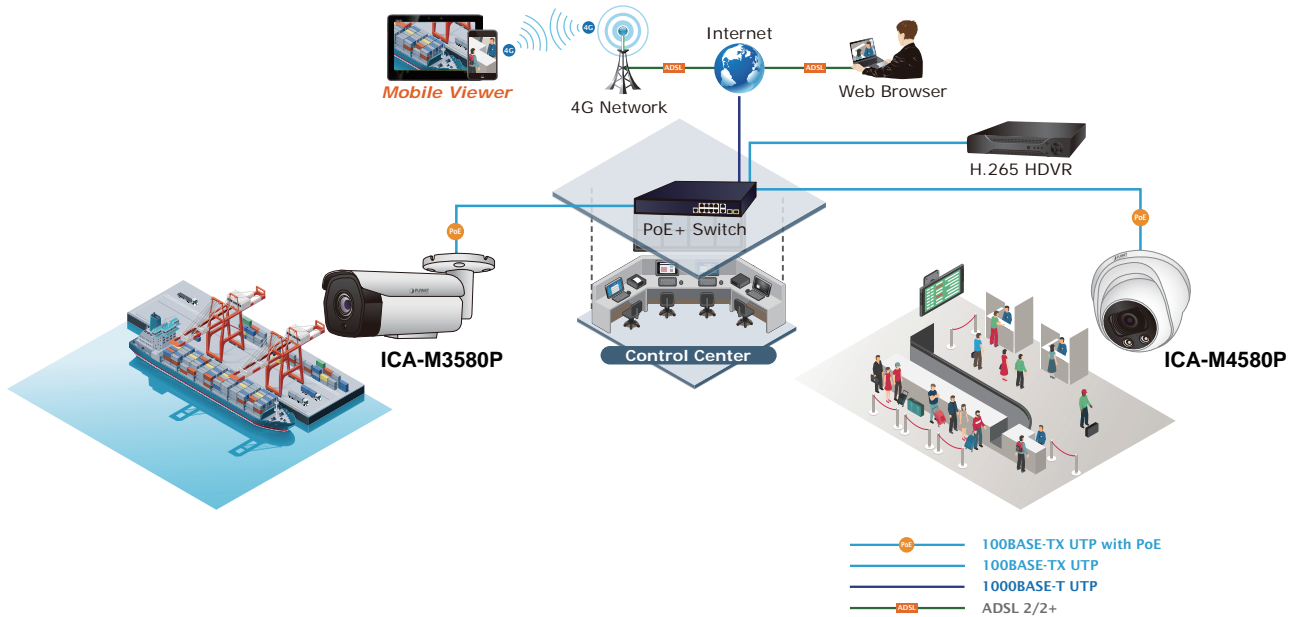

Flexible Installation and Power Functionality

Powered from a PoE power sourcing equipment such as 802.3af/at PoE switch or 802.3af/at PoE injector over a network cable, the ICA-M3580P, adopting the IEEE 802.3af standard, does not need extra power cables and manpower, thus reducing installation costs while increasing deployment flexibility and scalability. The ICA-M3580P is ONVIF compliant and interoperable with other brands in the market, making it an indisputably ideal choice for reliable and high-performance surveillance.

**Automatically Reboot
Every Friday 23:00**

Water-resistant and Dust-proof Protection

The IP67-rated metal housing protects the camera body against rain and dust, and ensures operation under extreme weather conditions, which makes it an ideal solution for outdoor applications, such as buildings, roads, parking areas, garages, railway stations and airports.

Applications

High Scalability for Various Industrial IP Surveillance Solutions

PLANET high-resolution ICA-M3580P can offer various surveillance applications as it can capture clear images and is perfect for identifying objects and persons. Moreover, the ICA-M3580P supports 802.3af PoE PD interface, and facilitates the outdoor surveillance applications without worrying the electric source. Besides, Planet VMS, NVR, HDVR, Web UI and App management make you easy to do the configuration and live viewing. With powerful features offered, the ICA-M3580P no doubt is your best choice for outdoor surveillance solution.