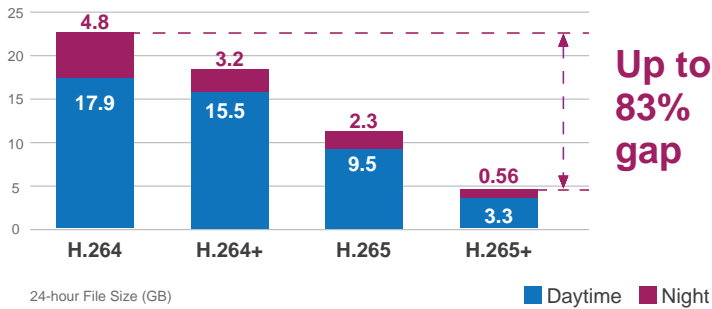

Smart Focus with Zoom Function

The ICA-M3580P is designed with the Smart Focus to make installation and adjustment easier by allowing remote focus and zoom adjustment. The 5x zoom function works by a stepping motor controlled via software to automatically provide the best iris position for the best exposure time in all lighting conditions.