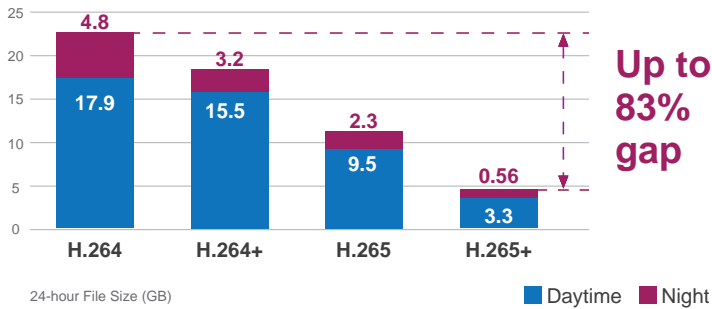

Smart Focus with Zoom Function

The ICA-M4580P is designed with the Smart Focus to make installation and adjustment easier by allowing remote focus and zoom adjustment. The 5x zoom function works by a stepping motor controlled via software to automatically provide the best iris position for the best exposure time in all lighting conditions.