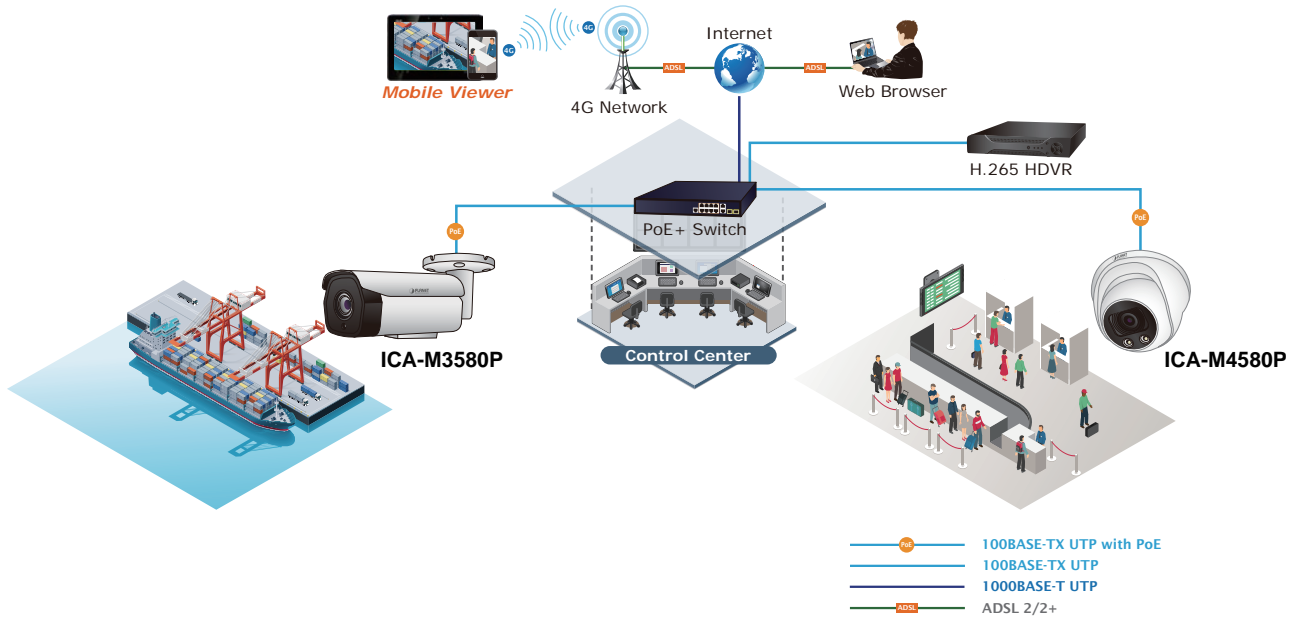

Powered from a PoE power sourcing equipment such as 802.3af/at PoE switch or 802.3af/at PoE injector over a network cable, the ICA-M4580P, adopting the IEEE 802.3af standard, does not need extra power cables and manpower, thus reducing installation costs while increasing deployment flexibility and scalability. The ICA-M4580P is ONVIF compliant and interoperable with other brands in the market, making it an indisputably ideal choice for reliable and high-performance surveillance.

Water-resistant and Dust-proof Protection

The IP67-rated metal housing protects the camera body against rain and dust, and ensures operation under extreme weather conditions, which makes it an ideal solution for outdoor applications, such as buildings, roads, parking areas, garages, railway stations and airports.

Applications

High Scalability for Various Industrial IP Surveillance Solutions

PLANET high-resolution ICA-M4580P can offer various surveillance applications as it can capture clear images and is perfect for identifying objects and persons. Moreover, the ICA-M4580P supports 802.3af PoE PD interface, and facilitates the outdoor surveillance applications without worrying the electric source. Besides, Planet VMS, NVR, HDVR, Web UI and App management make you easy to do the configuration and live viewing. With powerful features offered, the ICA-M4580P no doubt is your best choice for outdoor surveillance solution.